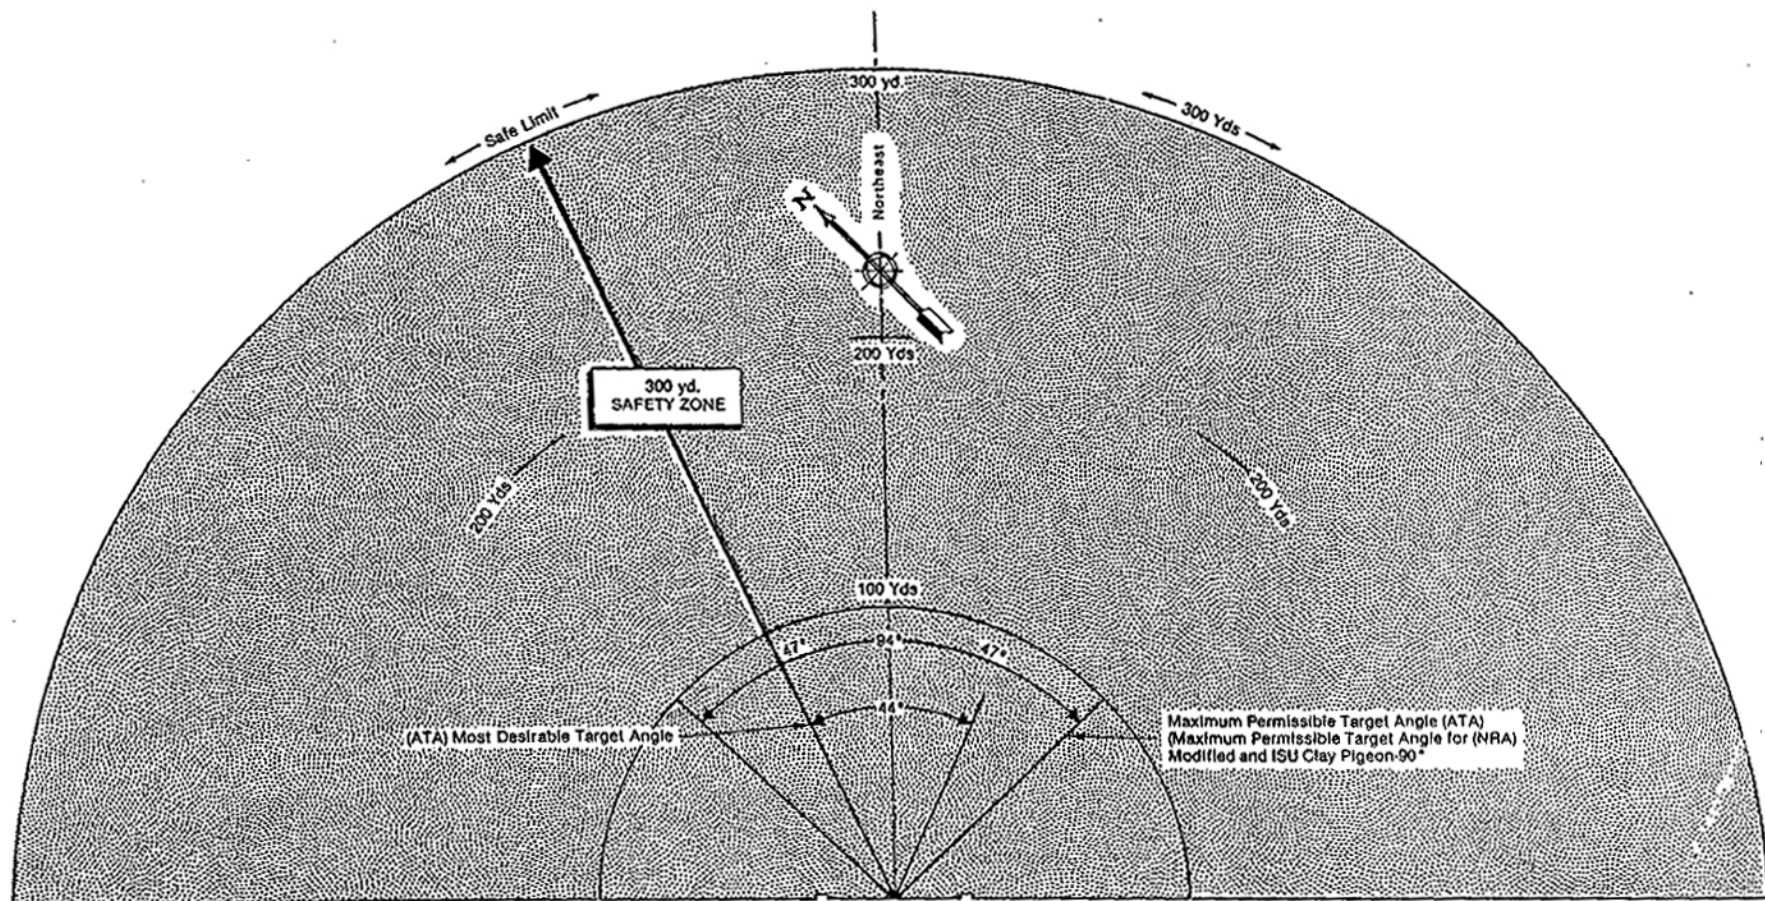

FIELD-SHOTFALL ZONE & TARGET ANGLE LIMITS FOR ALL INTERNATIONAL & DOMESTIC SHOTGUN

MAXIMUM RANGE OF LEGAL SHOT-SIZE
USED IN INTERNATIONAL & AMERICAN
COMPETITION

9's 176 Yards
8's 158 Yards
7 1/2's 209 Yards

TARGET DISTANCES:

OLYMPIC TRAP 82 YDS
ISU AUTO. TRAP 62 YDS
OLYMPIC SKEET 72 YDS
AMERICAN TRAP 50 YDS
AMERICAN SKEET 60 YDS